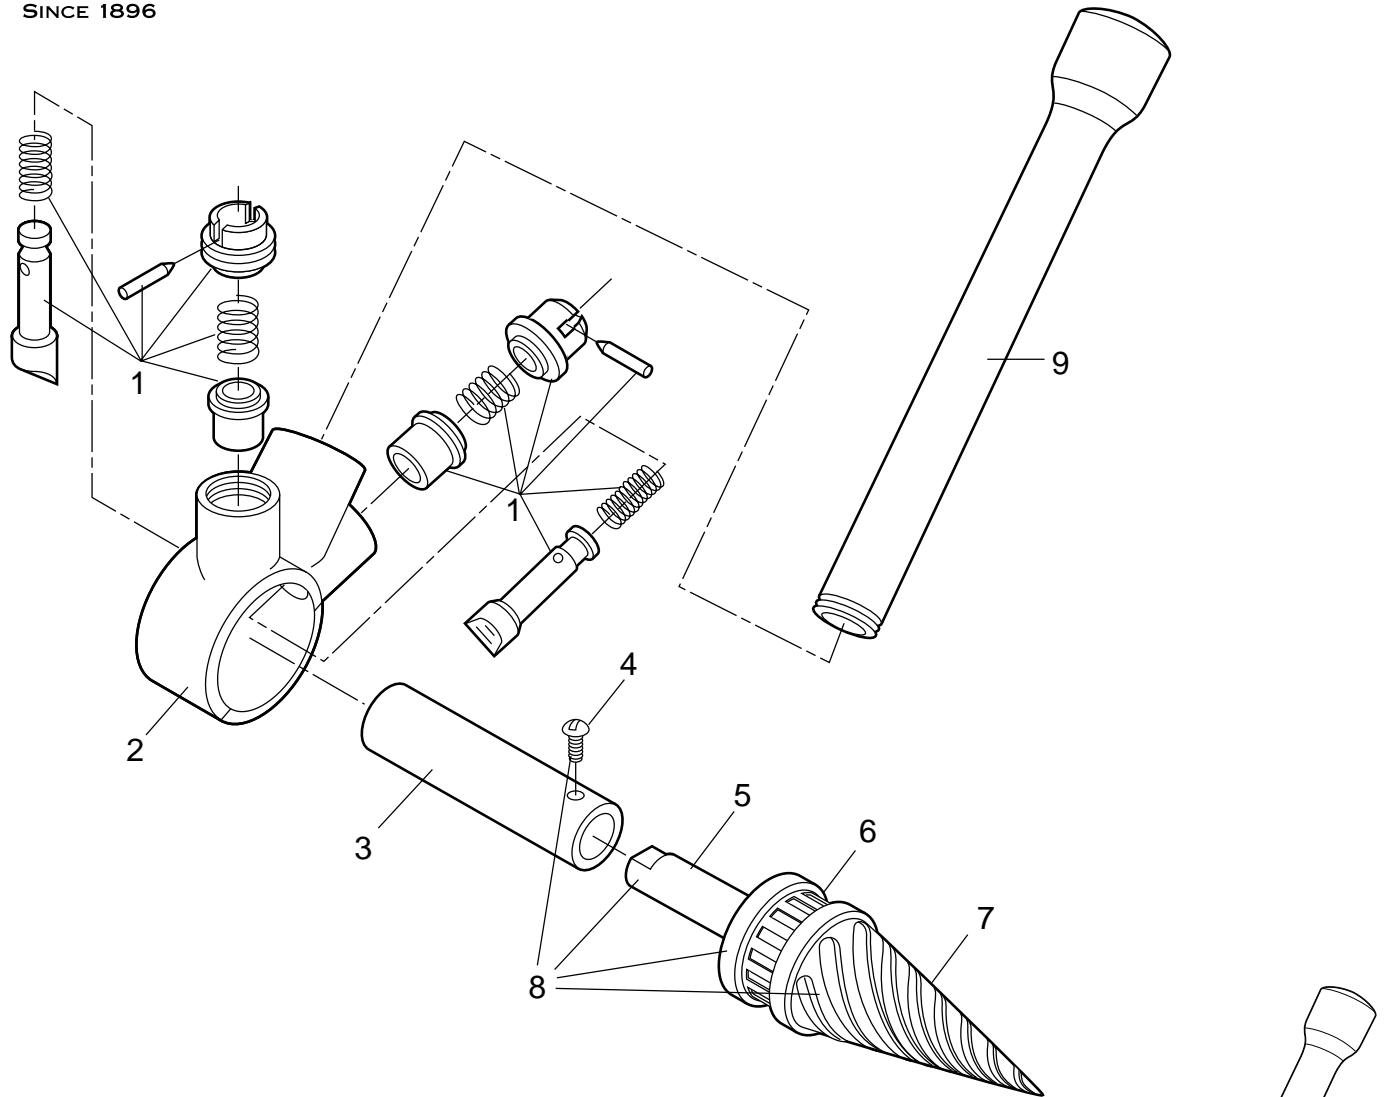

# 2-71 Pipe Reamer

Replacement Parts

## Parts List

Ref. No.	Description	Item Code	Cat. Number	Qty. Used
1	Pawl Assembly	96189	2-71RP	1
2	Ratchet Ring	95064	2-71R	1
3	Reamer Handle	96039	2-71UH	1
4	Machine Screw	30047	2-71MS	1
5	Reamer Stud	96017	2-71RUS	1
6	Reamer Head	96040	2-71RUH	1
7	Reamer Cone	96660	2-71RC	1
8	Reamer Unit Complete	96662	2-71RUC	1
9	Handle	97218	S81H	1